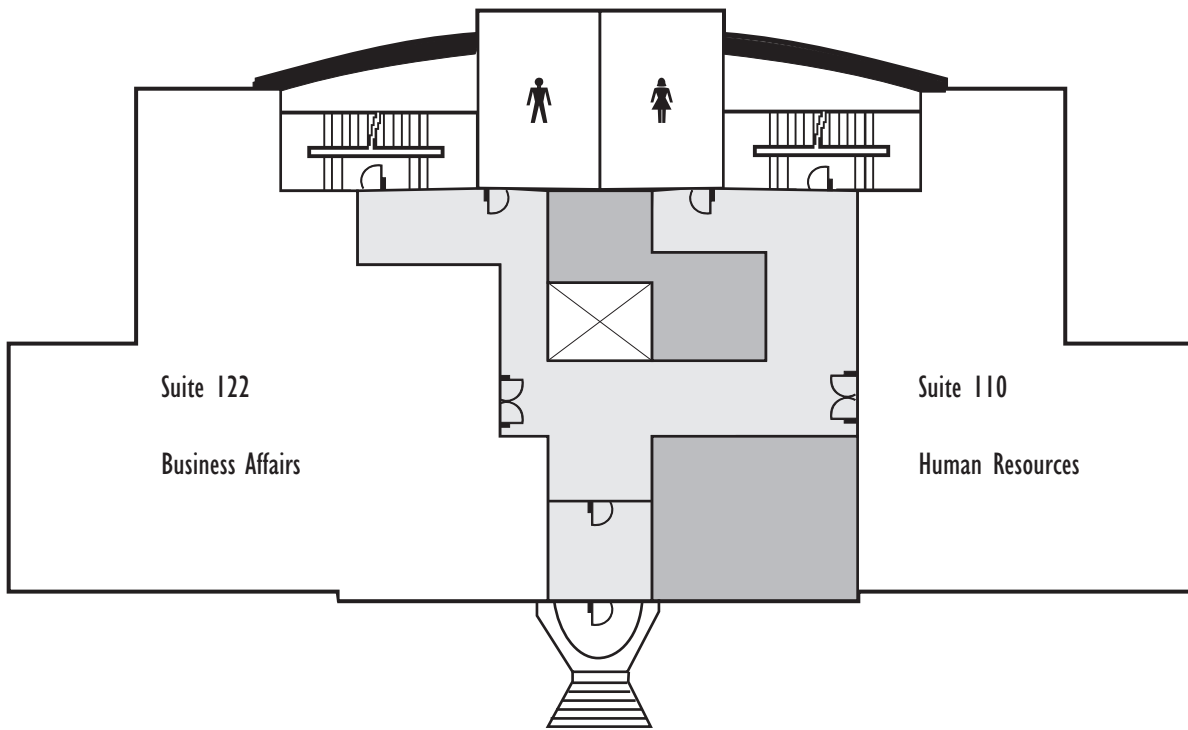

ROSS BUILDING

Ivy Tech Community College, 3101 S. Creasy Lane, Lafayette, Indiana 47909, (765) 269-5000, (800) 669-4882

Ross Building - Ground Floor

Ross Building - First Floor

LEGEND

 Accessible Areas	 Service Areas	 Handicapped Entrance
 Main Hallways	 Elevator	 Restrooms

 N

ROSS BUILDING

Ivy Tech State College, 3101 S. Creasy Lane, Lafayette, Indiana 47909, (765) 772-9100, (800) 669-4882

Ross Building - Second Floor

Ross Building - Third Floor

LEGEND

 Accessible Areas	 Service Areas	 Handicapped Entrance
 Main Hallways	 Elevator	 Restrooms