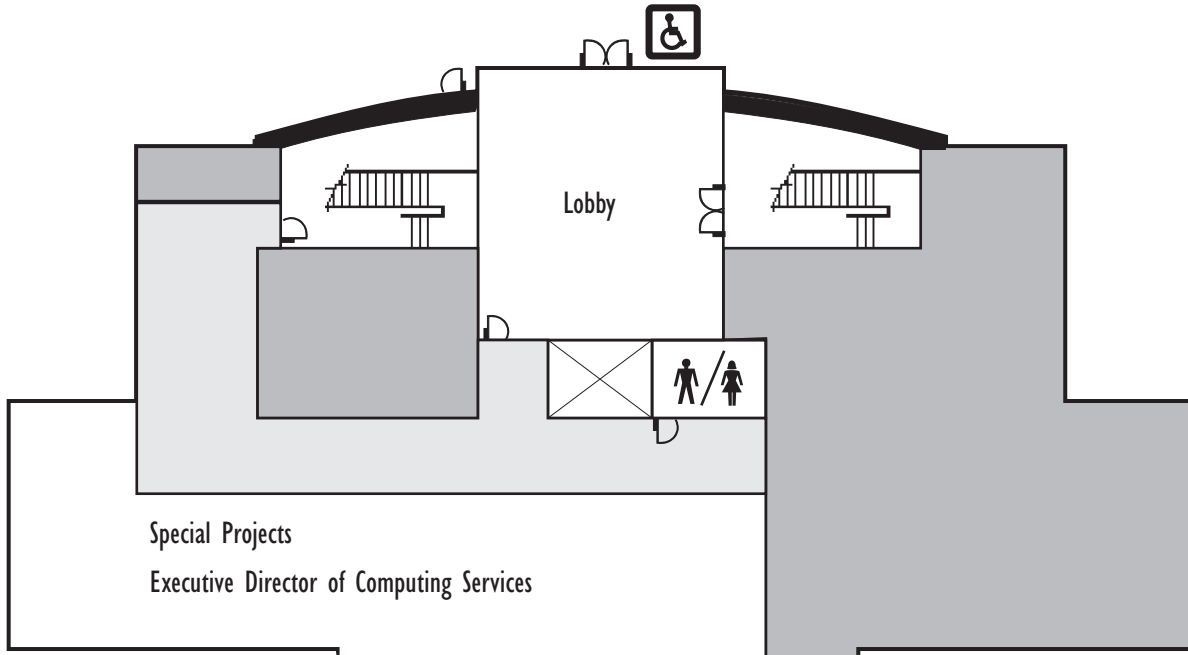

ROSS BUILDING

Ivy Tech Community College, 3101 S. Creasy Lane, Lafayette, Indiana 47909, (765) 269-5000, (800) 669-4882

Ross Building - Ground Floor

Ross Building - First Floor

LEGEND

 Accessible Areas	 Service Areas	 Handicapped Entrance
 Main Hallways	 Elevator	 Restrooms

 N

ROSS BUILDING

Ivy Tech State College, 3101 S. Creasy Lane, Lafayette, Indiana 47909, (765) 772-9100, (800) 669-4882

Ross Building - Second Floor

Ross Building - Third Floor

LEGEND

 Accessible Areas	 Service Areas	 Handicapped Entrance
 Main Hallways	 Elevator	 Restrooms