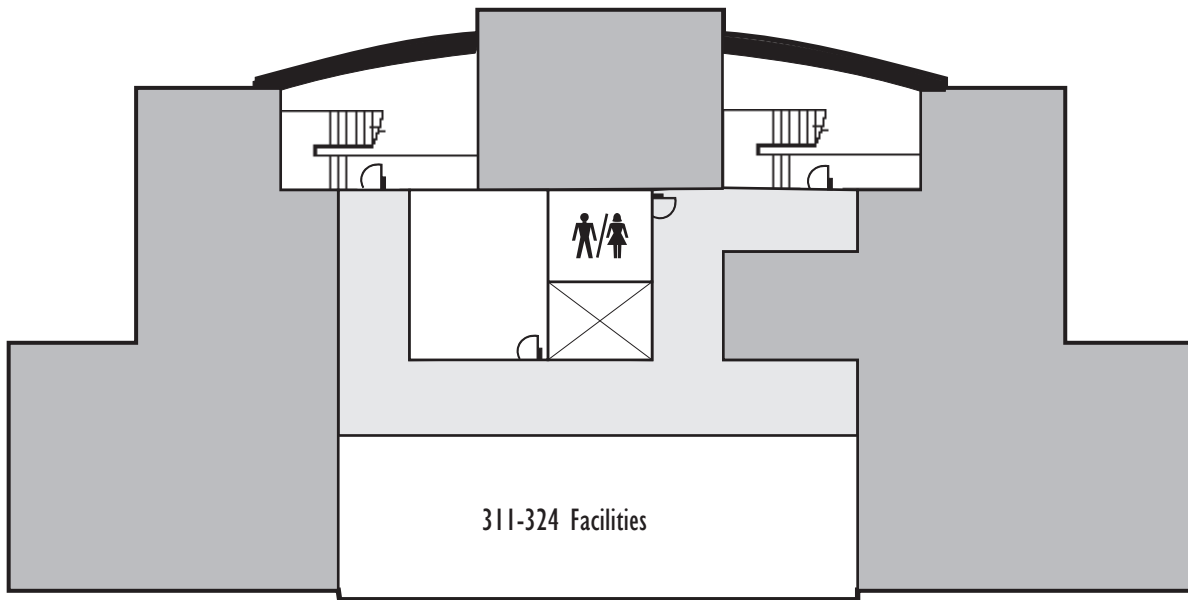

 N

ROSS BUILDING

Ivy Tech State College, 3101 S. Creasy Lane, Lafayette, Indiana 47909, (765) 772-9100, (800) 669-4882

Ross Building - Second Floor

Ross Building - Third Floor

LEGEND

 Accessible Areas	 Service Areas	 Handicapped Entrance
 Main Hallways	 Elevator	 Restrooms