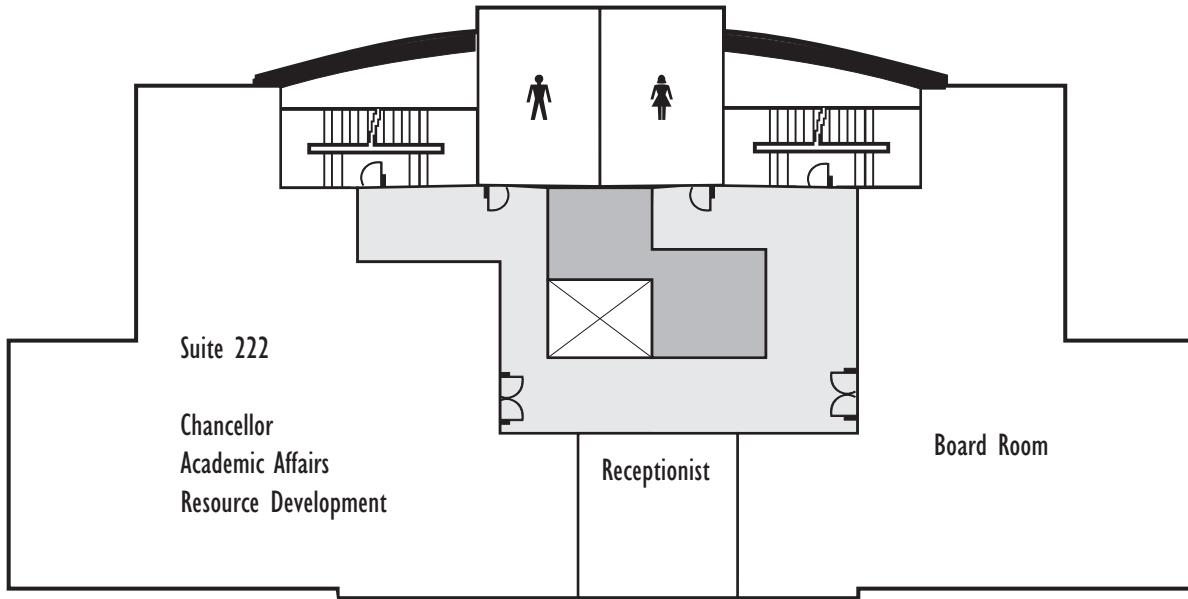

ROSS BUILDING

Ivy Tech Community College, 3101 S. Creasy Lane, Lafayette, Indiana 47909, (765) 269-5000, (800) 669-4882

Ross Building - Ground Floor

Ross Building - First Floor

LEGEND

 Accessible Areas	 Service Areas	 Handicapped Entrance
 Main Hallways	 Elevator	 Restrooms

 N

ROSS BUILDING

Ivy Tech State College, 3101 S. Creasy Lane, Lafayette, Indiana 47909, (765) 772-9100, (800) 669-4882

Ross Building - Second Floor

Ross Building - Third Floor

LEGEND

 Accessible Areas	 Service Areas	 Handicapped Entrance
 Main Hallways	 Elevator	 Restrooms